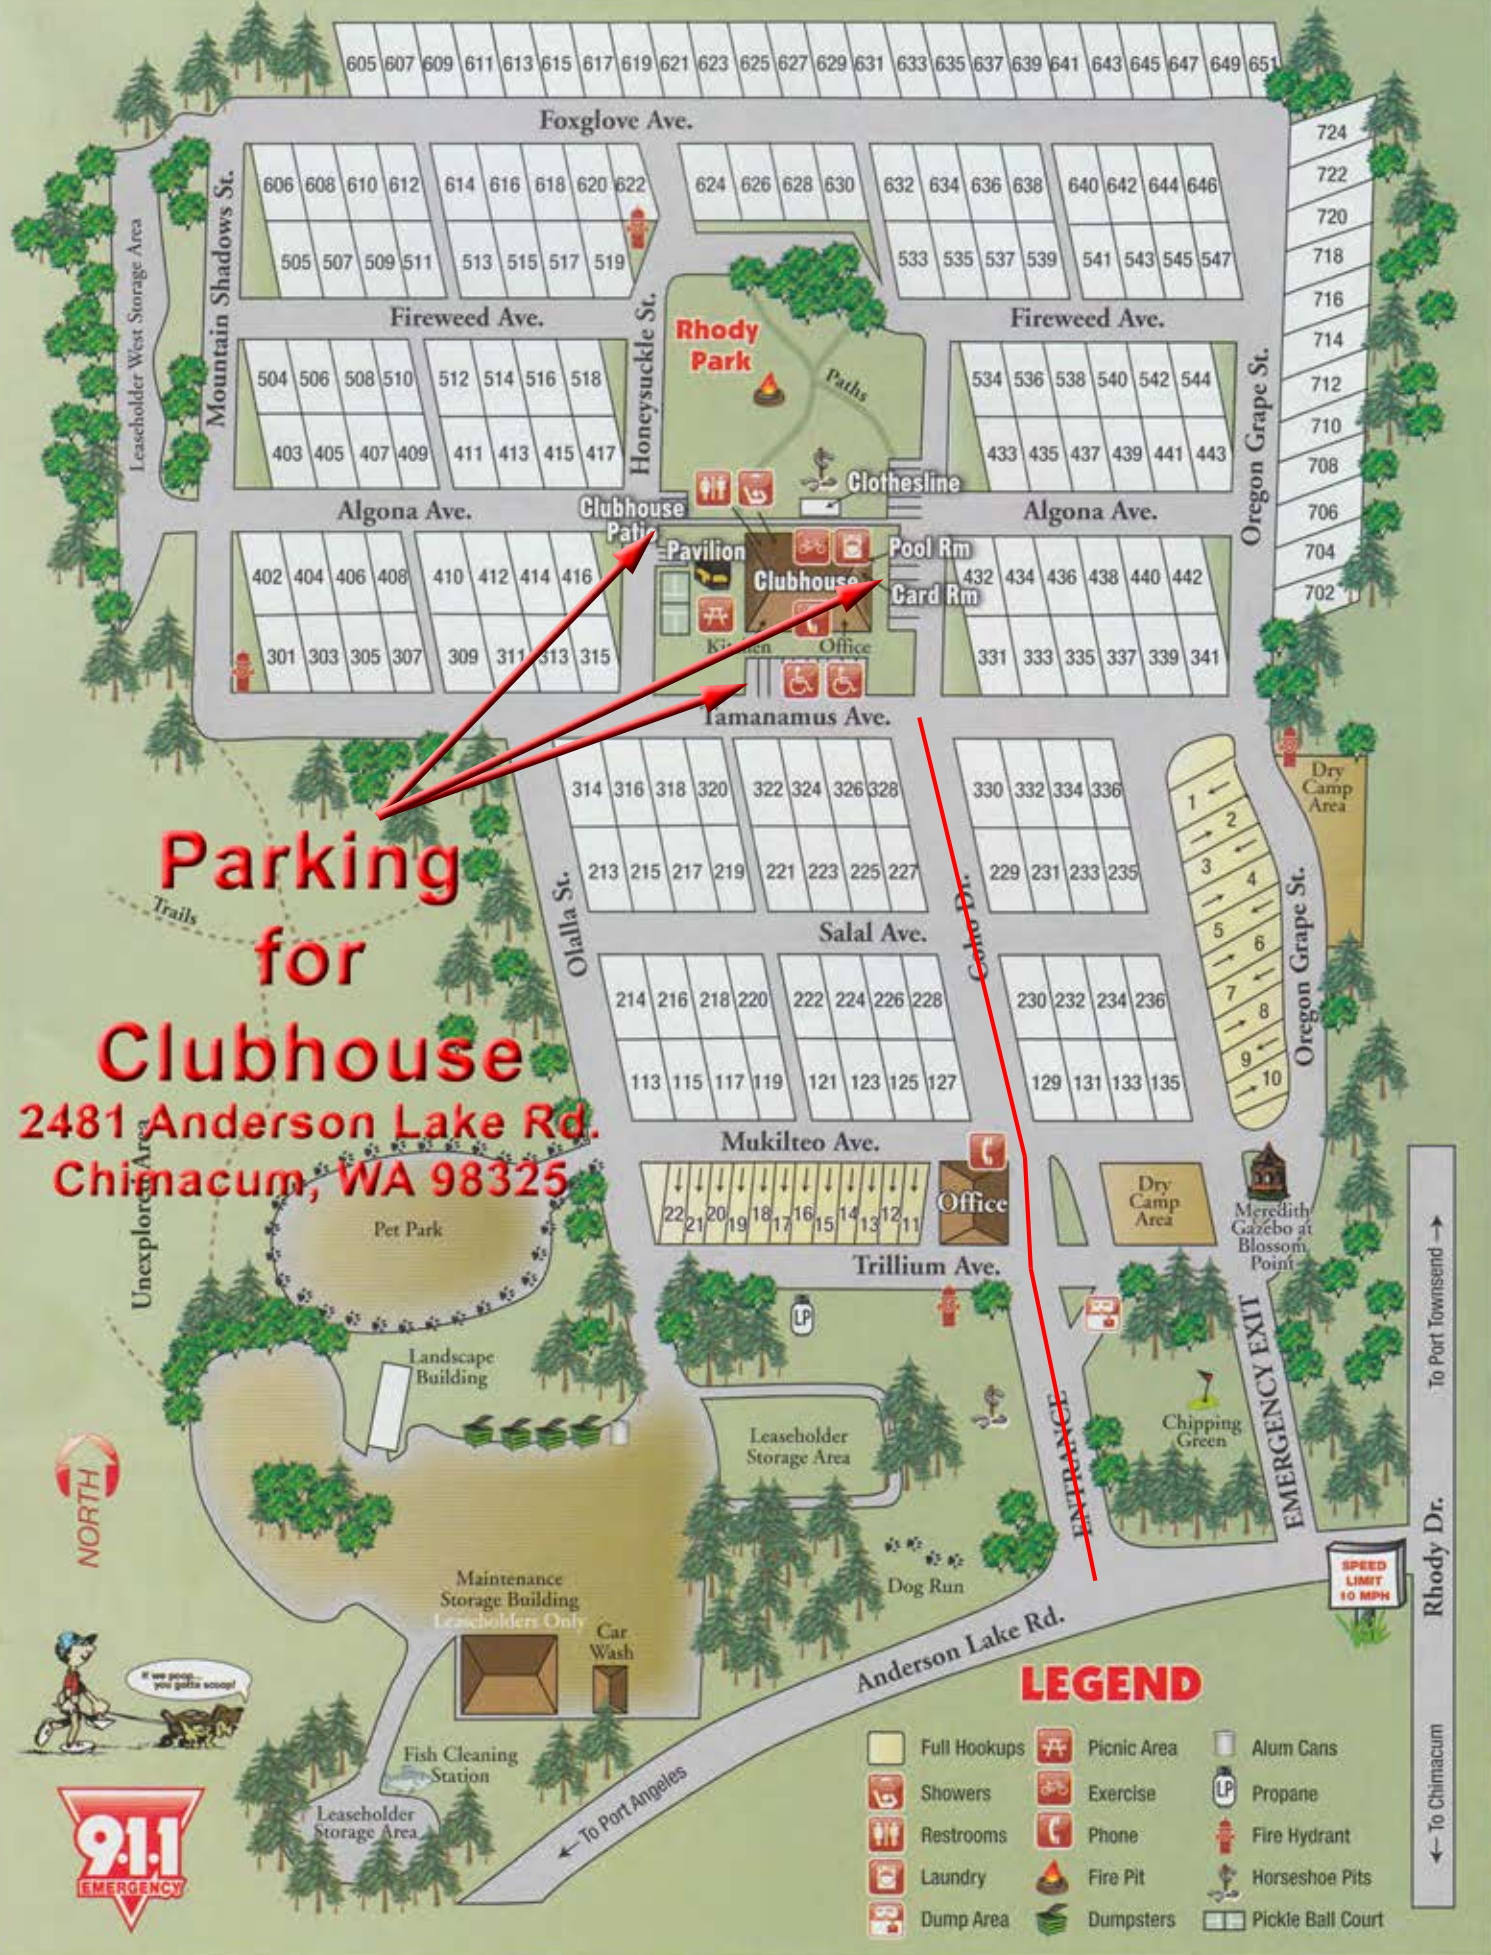

**Parking for Clubhouse**  
 2481 Anderson Lake Rd.  
 Chimacum, WA 98325

# Parking for Clubhouse

2481 Anderson Lake Rd.  
 Chimacum, WA 98325

## LEGEND

- Full Hookups
- Picnic Area
- Alum Cans
- Showers
- Exercise
- Propane
- Restrooms
- Phone
- Fire Hydrant
- Laundry
- Fire Pit
- Horseshoe Pits
- Dump Area
- Dumpsters
- Pickle Ball Court

Rhody Dr. → To Port Townsend / ← To Chimacum

**SPEED LIMIT 10 MPH**